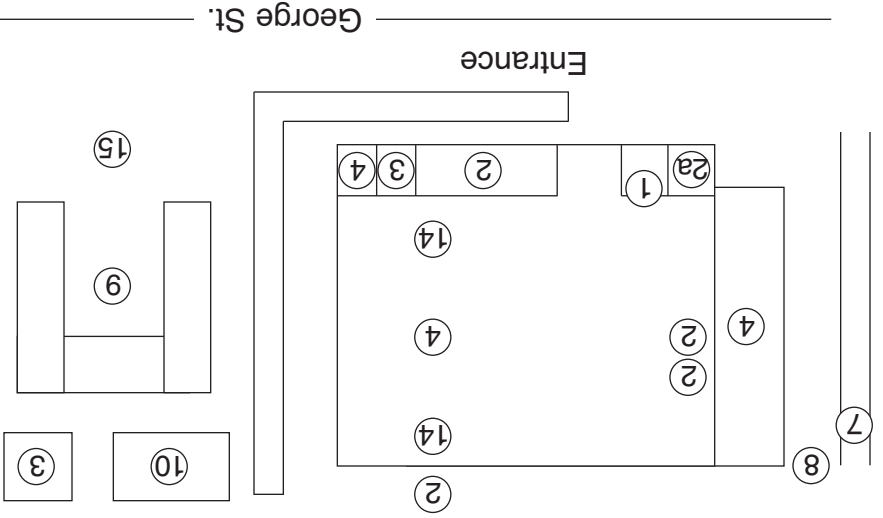

how to find ELMVALE

Located at 14 George Street in Elmvale. One block north and west of the main intersection of Queen and Yonge streets.

GATE ADMISSION PRICES

Friday: Adults $5.00 all day and evening
Students $1.00 all day and evening
Children - Free

Saturday: Adults $5.00
Students $3.00
Elementary school children $1.00
Cars $10.00 for either day

COMMUNITY/BALE DECORATING CONTEST - FOR INFO CALL

BRENDA - 322-5147 or
ARIEL - 322-5900 (Daytime) or

For complete Fair information visit our web site at:

elmvalefallfair.com

or go to
www.springwater.ca

Things to Do/Events/Elmvale Fall Fair and follow the links at the bottom

E-mail address: eff@csolve.net
Phone - Evenings

Pat: 705-527-1899 Lori: 705-322-3198

Fall Fair Prize Guide and Brochure designed and produced by Wye Design, printed by G & S Computer Services Inc.

YOUR GUIDE TO THE FAIRGROUNDS

1. Office
2. Food
3. 2a. Food Upstairs
3. Washrooms
4. School and Adult Exhibits
5. Stage (Baby Show)
6. Pony Show
7. Truck and Tractor Pull
8. Grandstand
9. Livestock Judging
10. Heavy Horse Show / Ball Diamond
11. Sheep Show
12. Livestock Exit / Entrance
13. Jr. Tractor Pull / Dog Show
14. Vendors (around arena)
15. Open Poultry Show / Rabbit Show

149th Annual Elmvale FALL FAIR

Thanksgiving Weekend
October 8 - 10, 2009

Flos Agricultural Society