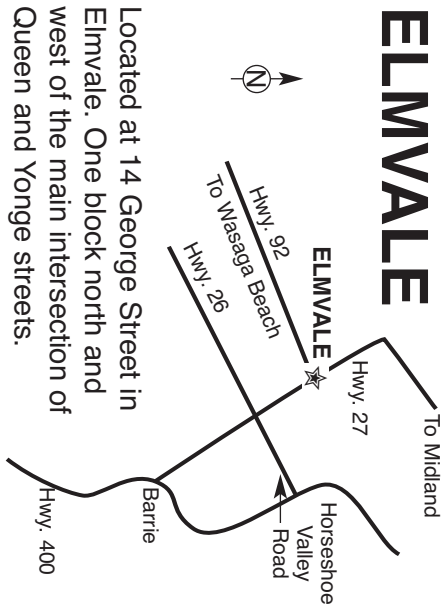

how to find ELMVALE

Located at 14 George Street in Elmvale. One block north and west of the main intersection of Queen and Yonge streets.

GATE ADMISSION PRICES

Friday: Adults \$5.00 all day and evening
 Students \$1.00 all day and evening
 Children - Free